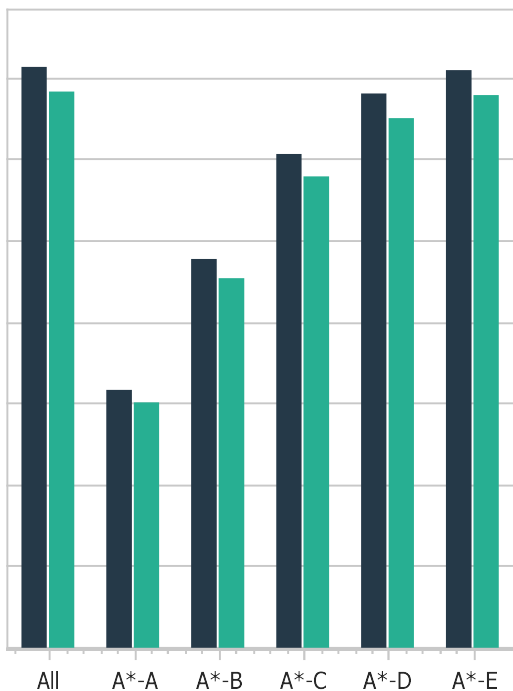

Year 13 (2020/2021) A Level 2021

Whole Cohort

Pupils

● 220 Pupils ● 114 Boys ● 106 Girls

Summary

Entries	Count	Weighted
All	714	683.4
A*-A	317	301.6
A*-B	478	454.4
A*-C	607	579.3
A*-D	681	650.9
A*-E	710	679.4

A Level

Students in Scope: 216 98.18%
Avg Points / Entry: 42.39 -
Expressed As A Grade: B+ -
Value Added Score +0.64 -
3+ A levels at A*-E: 149 68.98%
2+ A levels at A*-E: 195 90.28%
AAB (2+ Facilitating): 51 -
In Scope: 152 -

Entries	Count	Weighted
All	573	573
A*-A	276	276
A*-B	417	417
A*-C	515	515
A*-D	557	557
A*-E	569	569

Applied General

Students in Scope: 70 31.82%
Avg Points / Entry: 32.38 -
Expressed As A Grade: D- -

Entries	Count	Weighted
All	96	95.5
A*-A	19	19
A*-B	27	27
A*-C	51	51
A*-D	80	79.5
A*-E	96	95.5