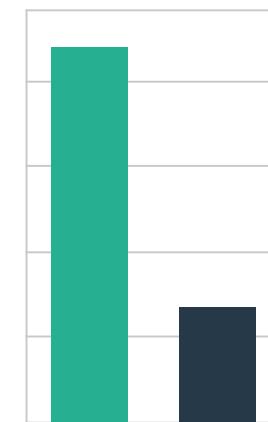

Tech Level

Students in Scope: 0 0%
Avg Points / Entry: 0 -
Expressed As A Grade: -

Entries	Count	Weighted
All	0	0
A*-A	0	0
A*-B	0	0
A*-C	0	0
A*-D	0	0
A*-E	0	0

Tech Bacc	Achieved	Tech Bacc Breakdown
0	0%	All Pupils
0%	0%	Tech Scope

Best 3 A Levels

Students In Scope

152 69.09%

Students with 3 A Levels

152 100%

Cohort Score

44.34 B+

L3 Maths

In Scope 220 (100%)
Achieved 68 (31%)

Tech Level	Achieved	Tech Bacc Breakdown
0	0%	All Pupils
0	0%	Tech Scope